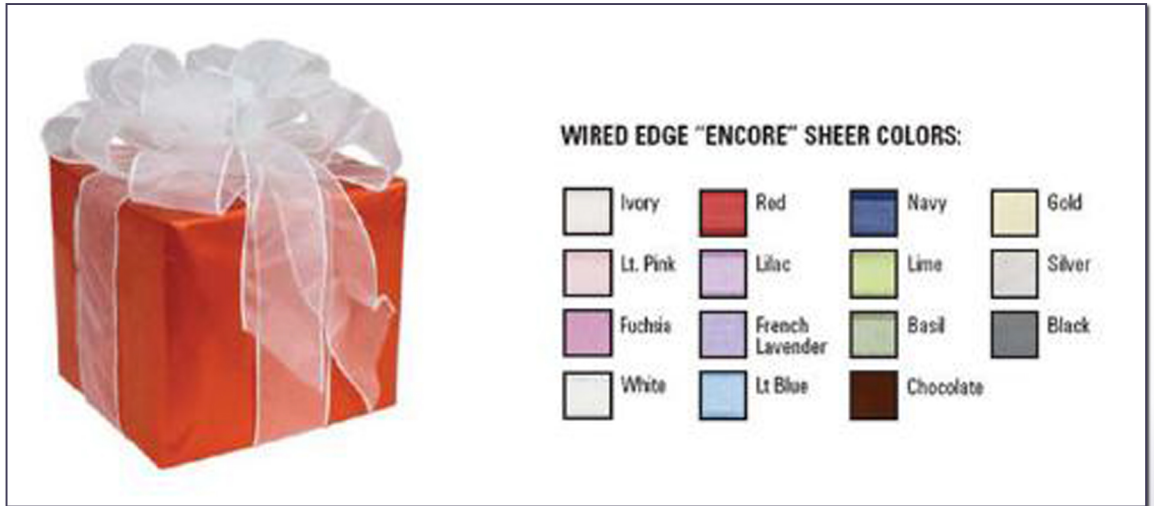

Wired Edge “Encore” Sheer Ribbon

Colors Available - Ivory, Lt. Pink, Fuchsia, White, Red, Lilac, French Lavender, Lt. Blue, Navy, Lime, Basil, Chocolate, Gold, Silver, Black

Prices per Roll

Size	Price
5/8" x 25 yds	\$5.70
1-1/2" x 25 yds	\$11.50

Sizes & colors combine for quantity pricing