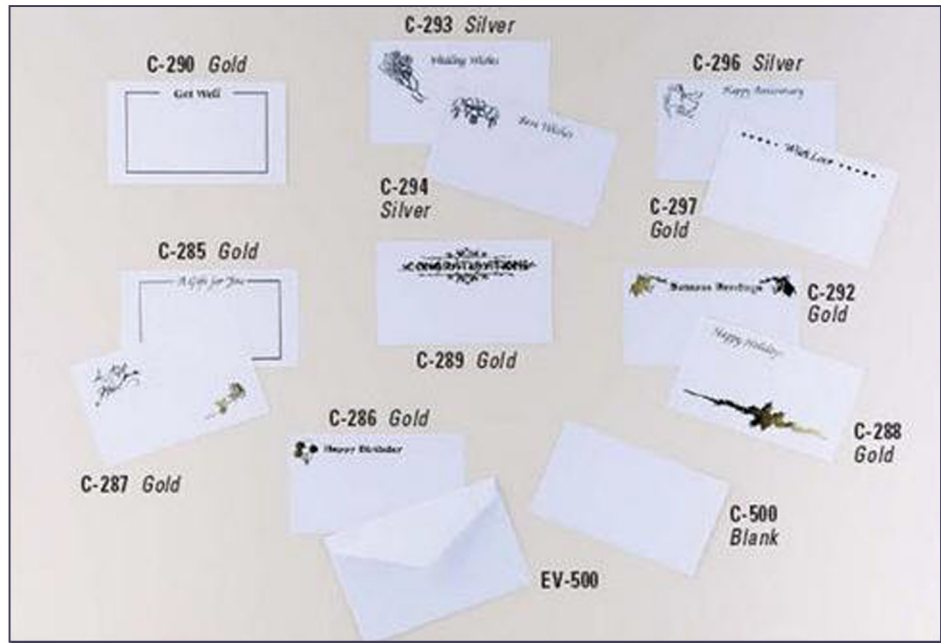

## Enclosure Cards

Prices per Pack

Item #	Style	Case Pack	Price
EV-500	White Envelope	500	\$33.90
C-500	White Cards (blank)	500	\$11.50
C-285 thru 296	Cards w/ Greetings	100	\$9.40