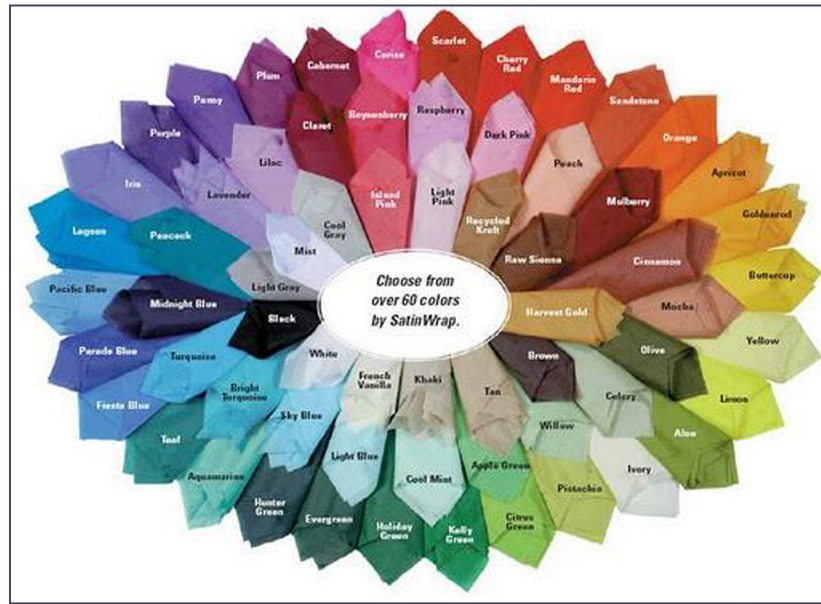

## Color Tissue

Prices per Ream

Size	Pack	Price
20 x 30 Colors	1 Ream	\$29.50
20 x 30 Brown Kraft*	2 Reams	\$15.80

\*Recycled